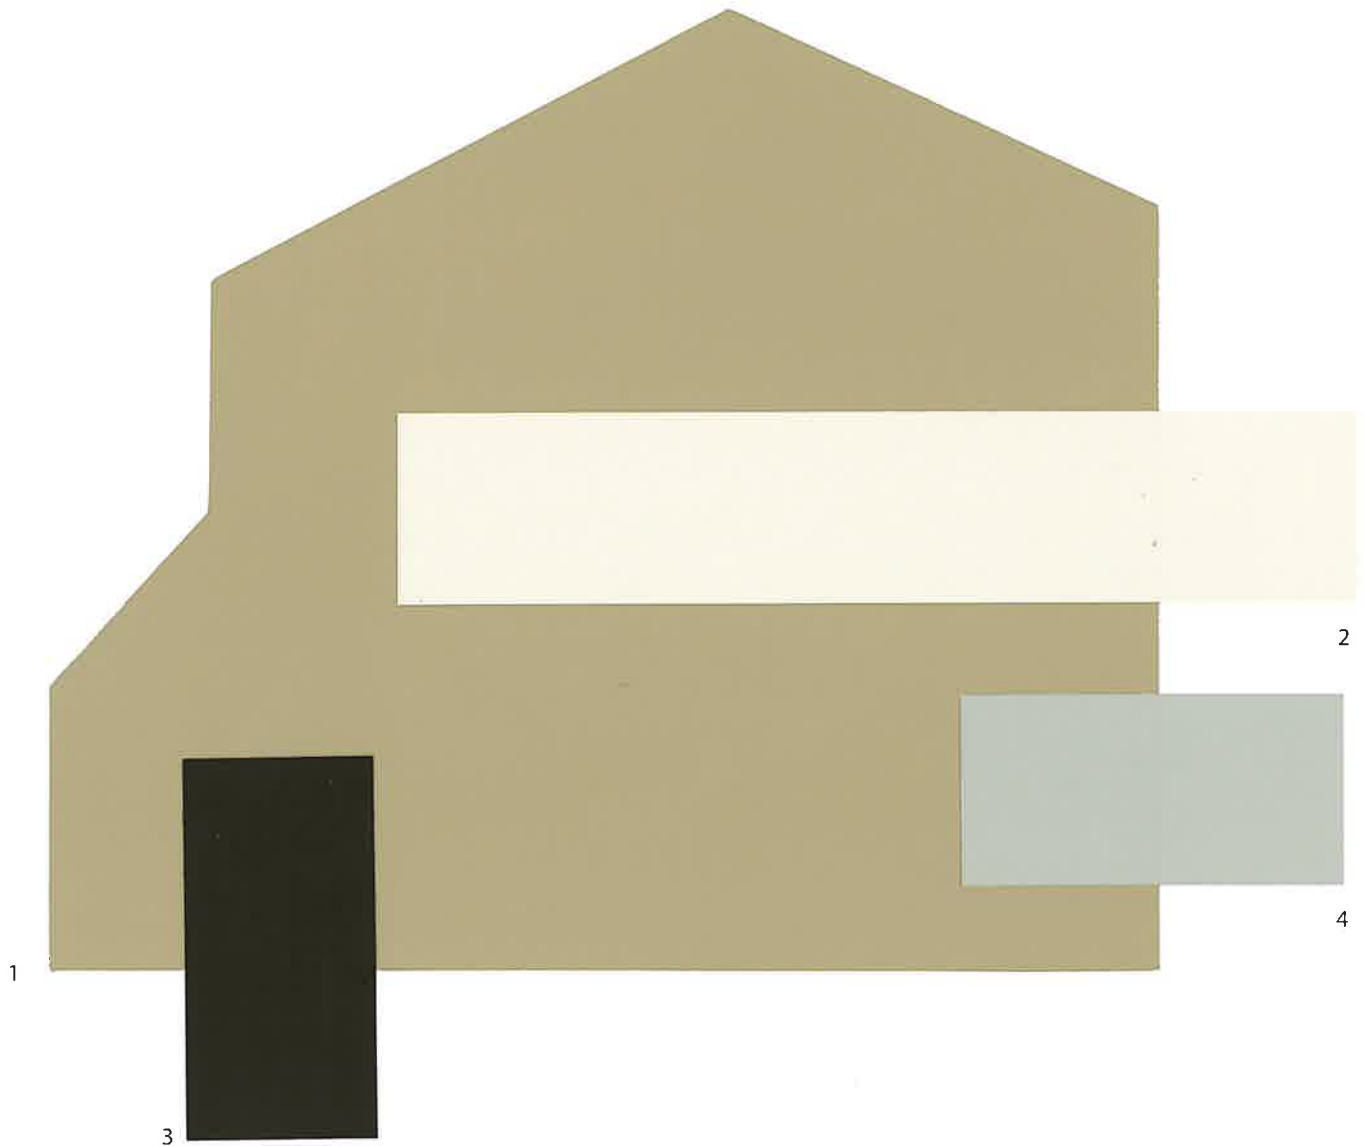

Scheme 16

- | | |
|--------------|-----------------------|
| 1 Body | SW 7018 Dovetail |
| 2 Trim | SW 7015 Repose Gray |
| 3 Front Door | SW 6258 Tricorn Black |
| 4 Driveway | SW 7016 Mindful Gray |

Garage Door color must match either Trim color or Body color.