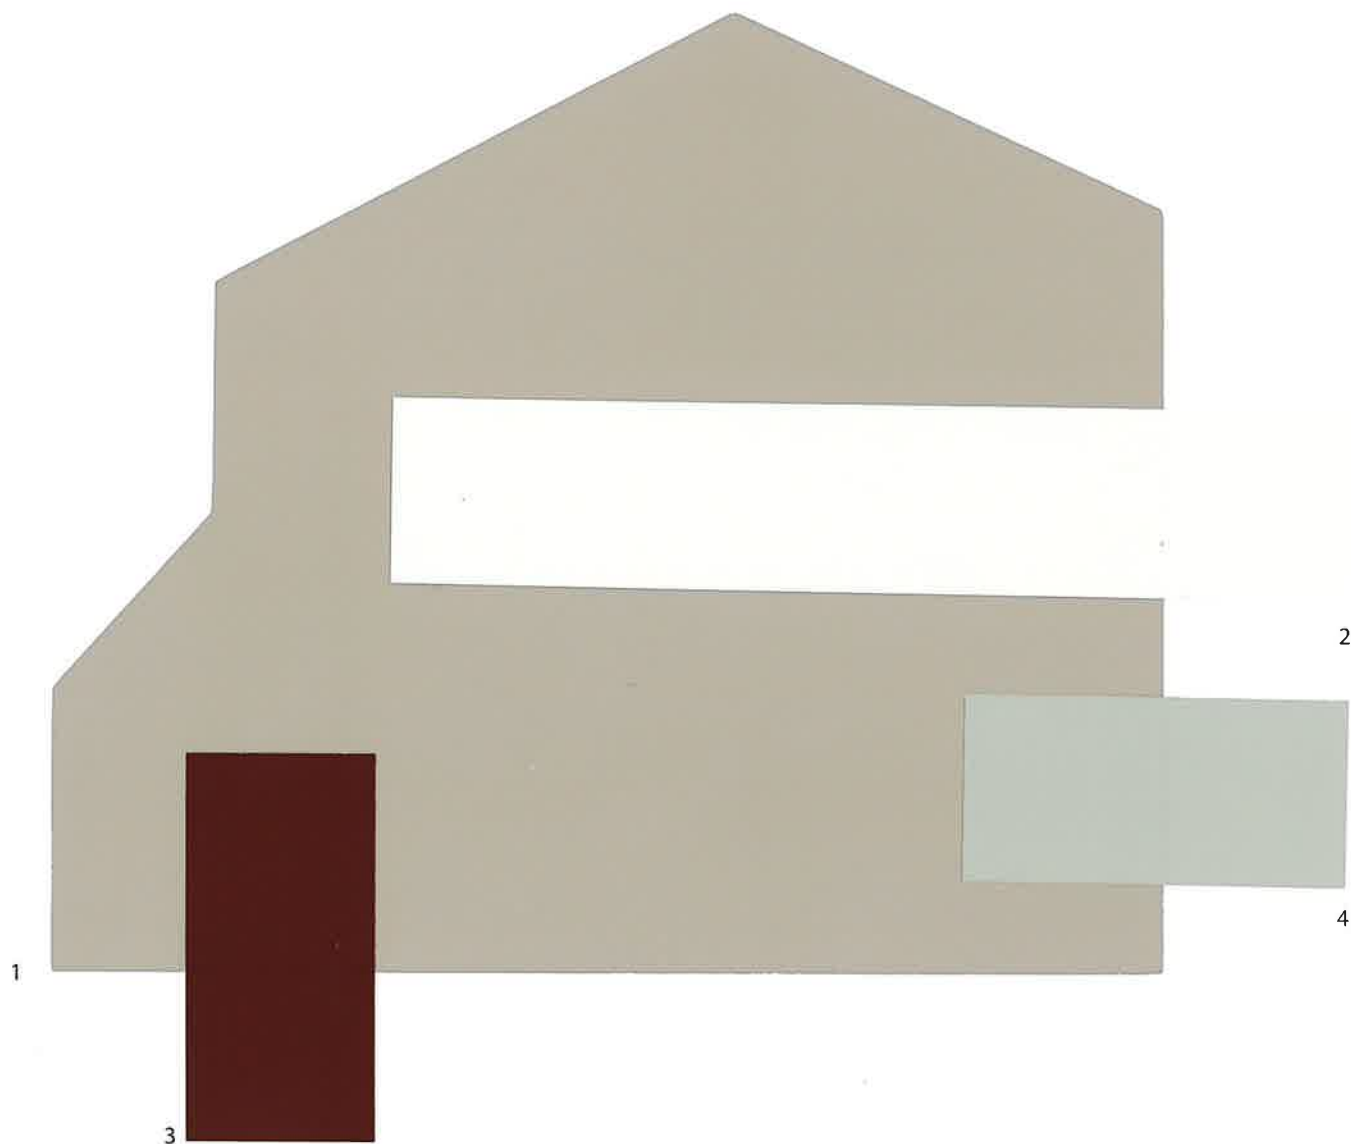

Scheme 19

1 Body	SW 0002 Chelsea Mauve
2 Trim	SW 0053 Porcelain
3 Front Door	SW 7593 Rustic Red
4 Driveway	SW 7016 Mindful Gray

Garage Door color must match either Trim color or Body color.