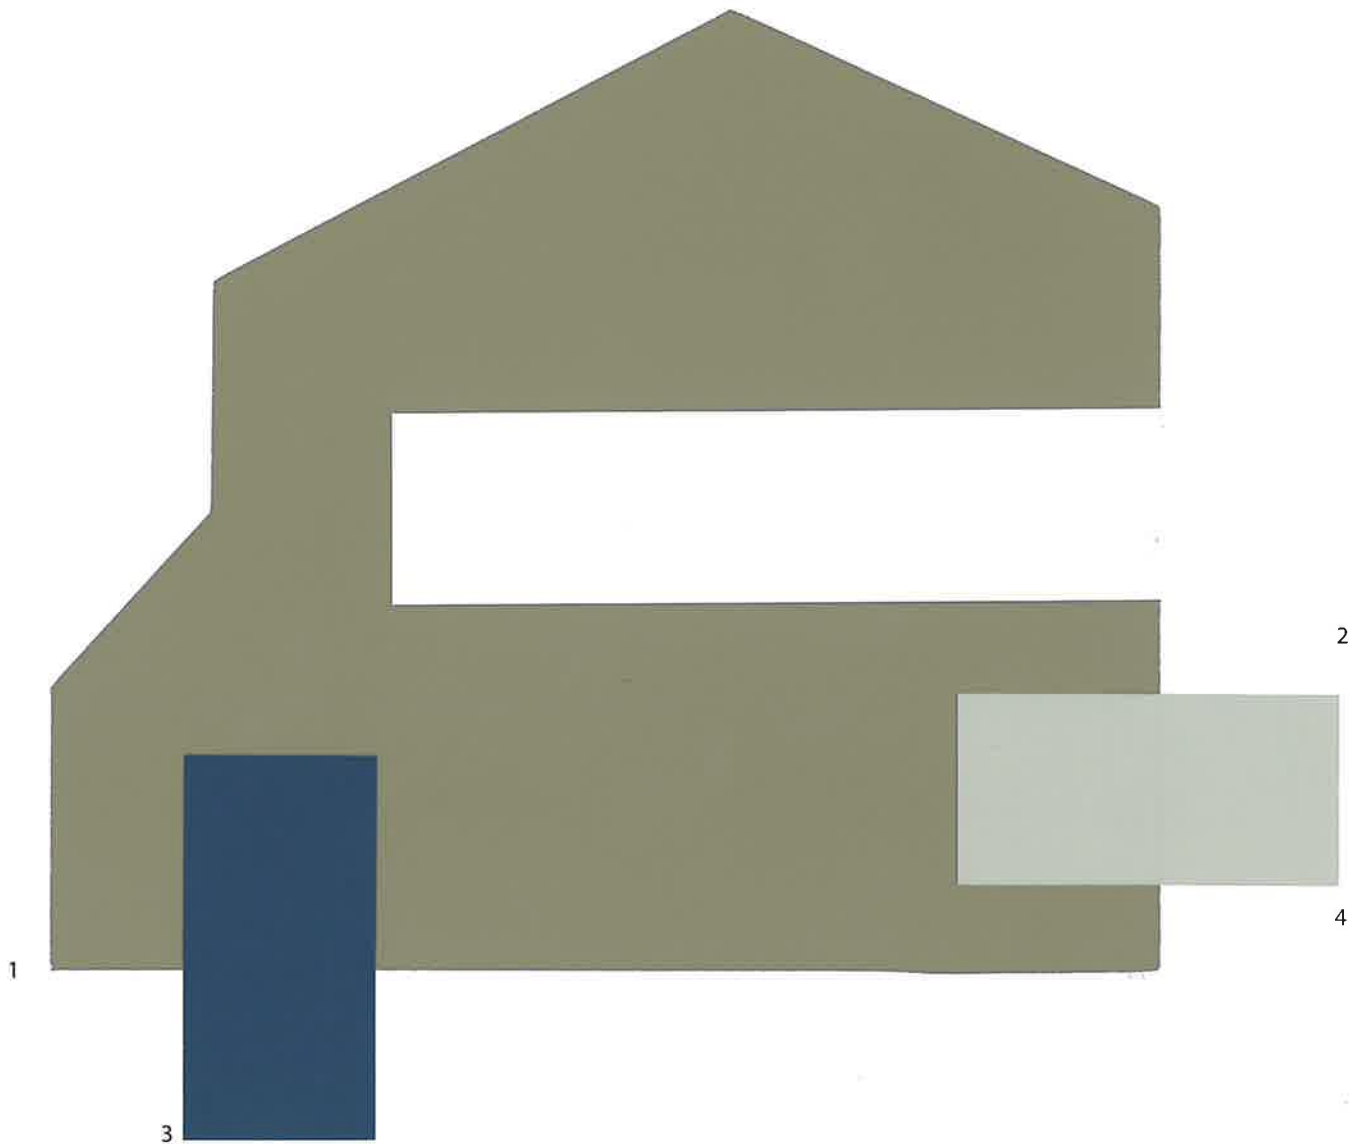

Scheme 18

1 Body	SW 9174 Moth Wing
2 Trim	SW 7012 Creamy
3 Front Door	SW 6243 Distance
4 Driveway	SW 7016 Mindful Gray

Garage Door color must match either Trim color or Body color.