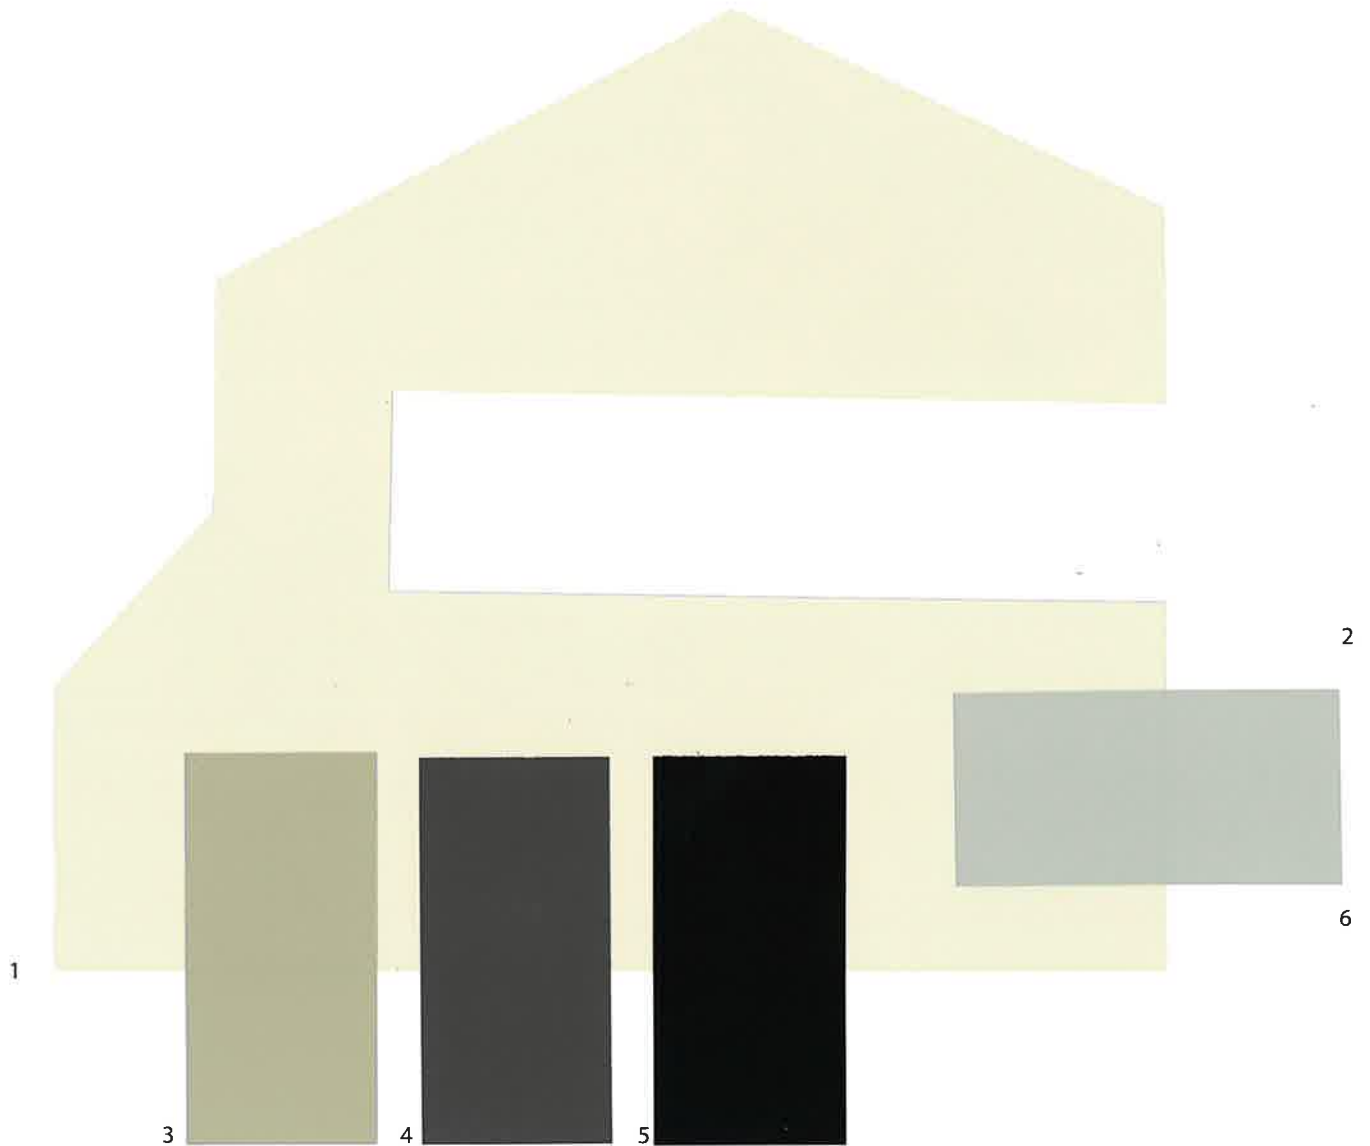

Scheme 29

1 Body	SW 7569 Stucco
2 Trim	SW 7008 Alabaster
3 Accent	SW 7548 Portico
4 Front Door	SW 6005 Folkstone
5 Front Door	SW 6258 Tricorn Black
6 Driveway	SW 7016 Mindful Gray

Garage Door color must match either Trim color or Body color.