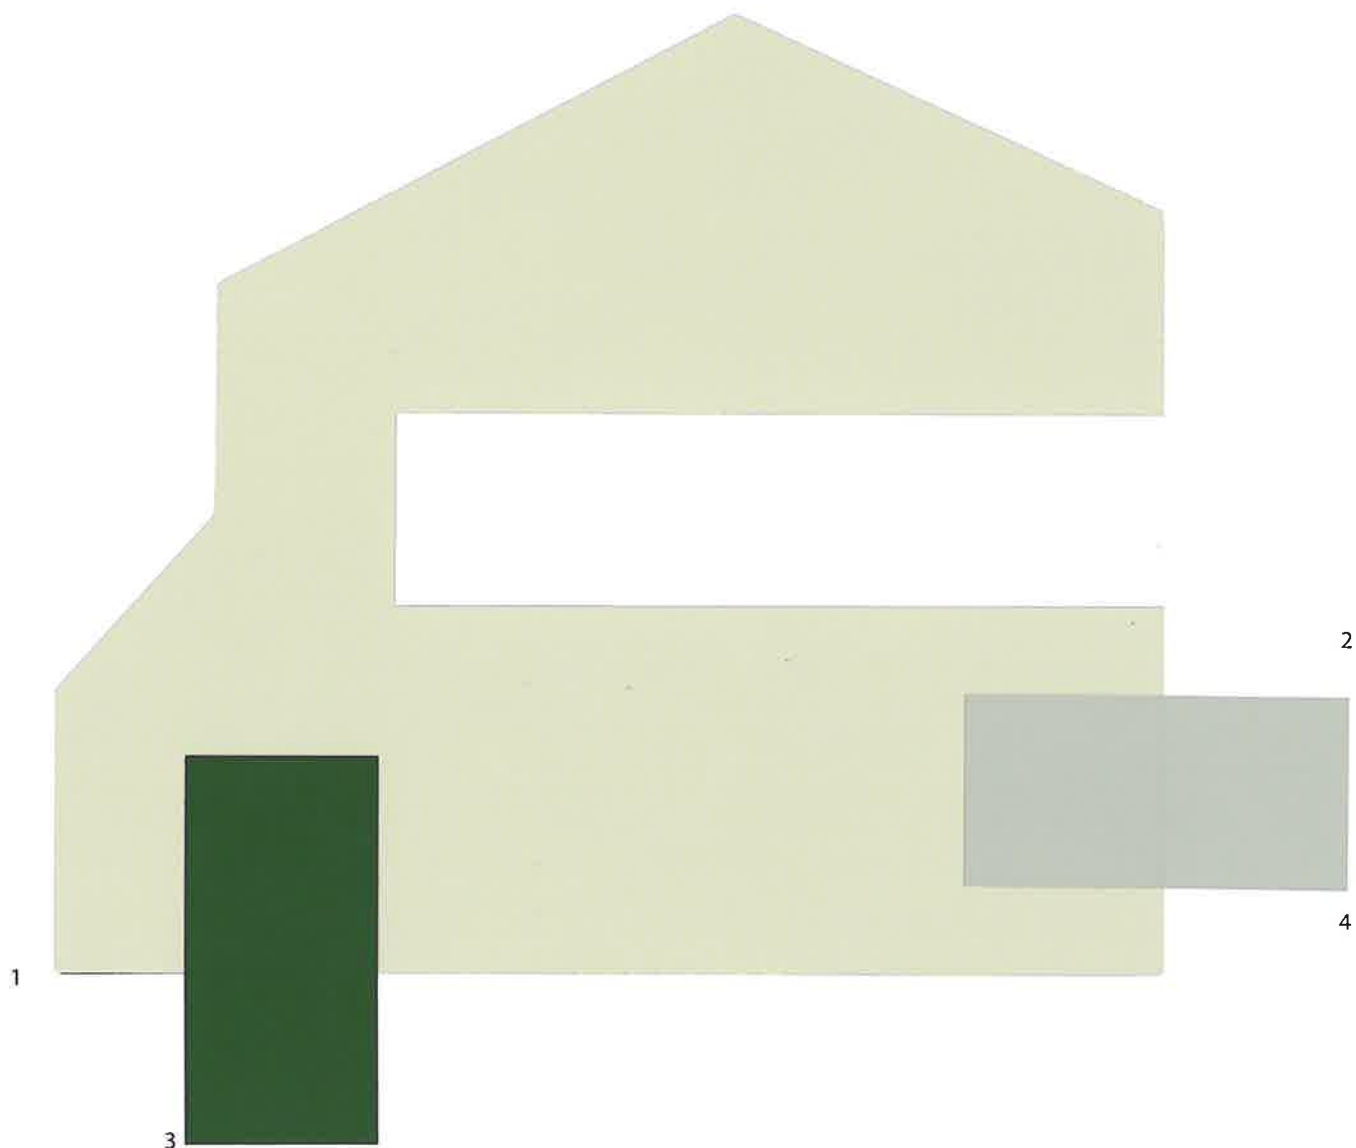

Scheme 1

- | | |
|--------------|------------------------|
| 1 Body | SW 6177 Softened Green |
| 2 Trim | SW 7000 Ibis White |
| 3 Front Door | SW 6212 Quietude |
| 4 Driveway | SW 7016 Mindful Gray |

Garage Door color must match either Trim color or Body color.

Scheme 2

- | | |
|--------------|----------------------|
| 1 Body | SW 7738 Cargo Pants |
| 2 Trim | SW 7005 Pure White |
| 3 Front Door | SW 6180 Oakmoss |
| 4 Driveway | SW 7016 Mindful Gray |

Garage Door color must match either Trim color or Body color.