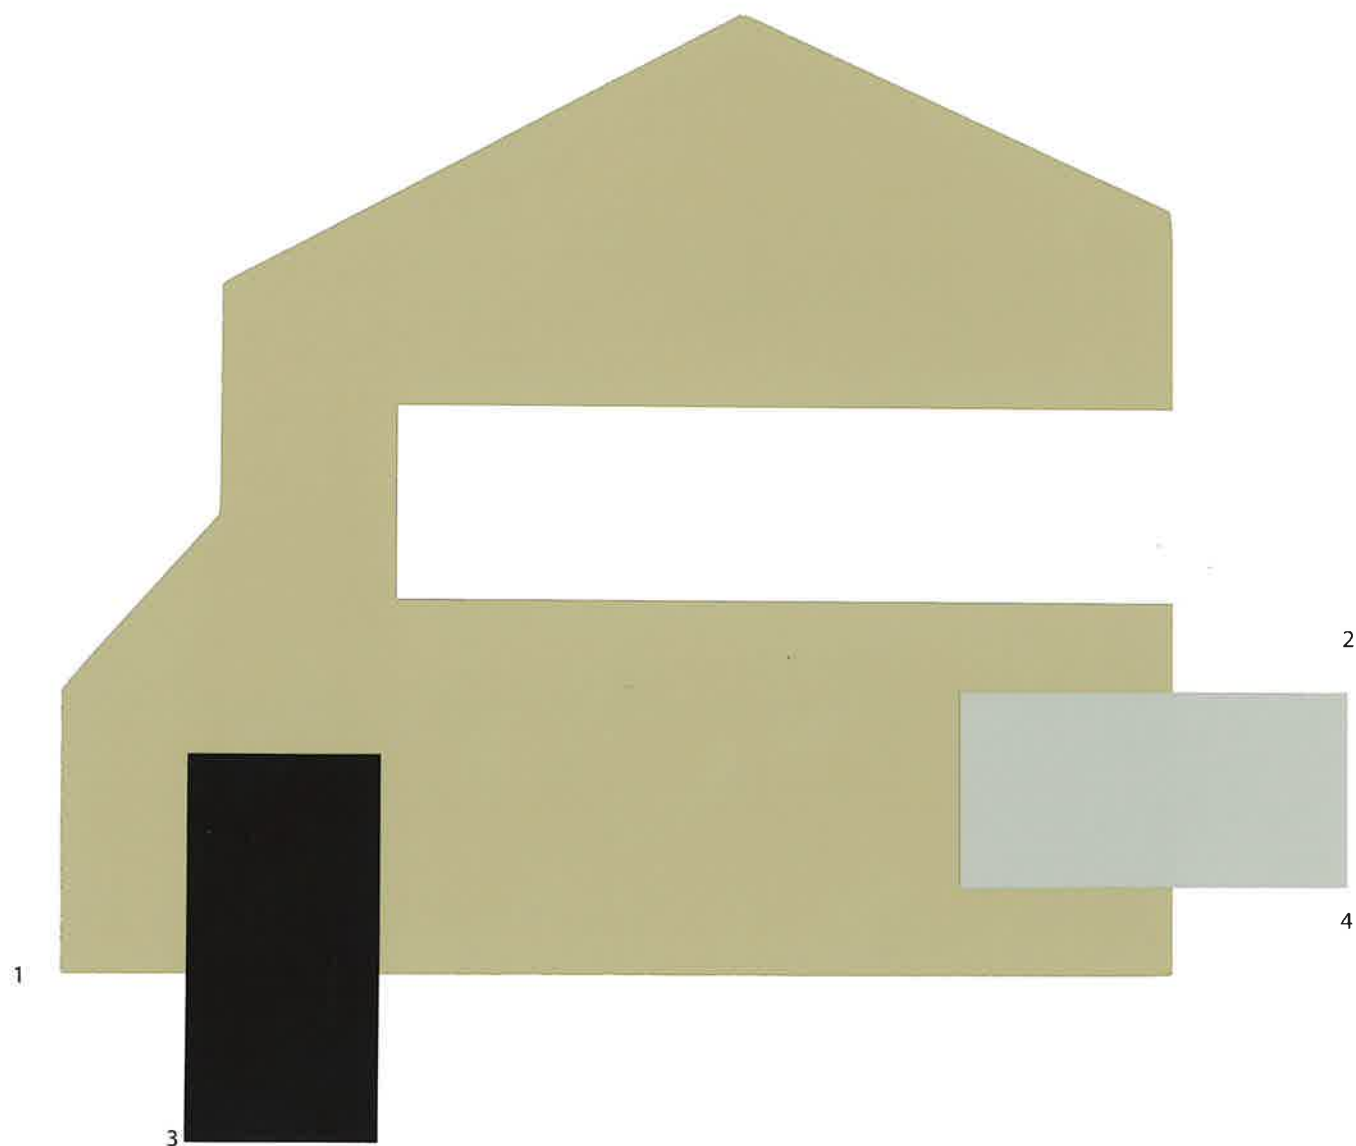

Scheme 4

1 Body	SW 6143 Basket Beige
2 Trim	SW 7004 Snowbound
3 Front Door	SW 2735 Rockweed
4 Driveway	SW 7016 Mindful Gray

Garage Door color must match either Trim color or Body color.