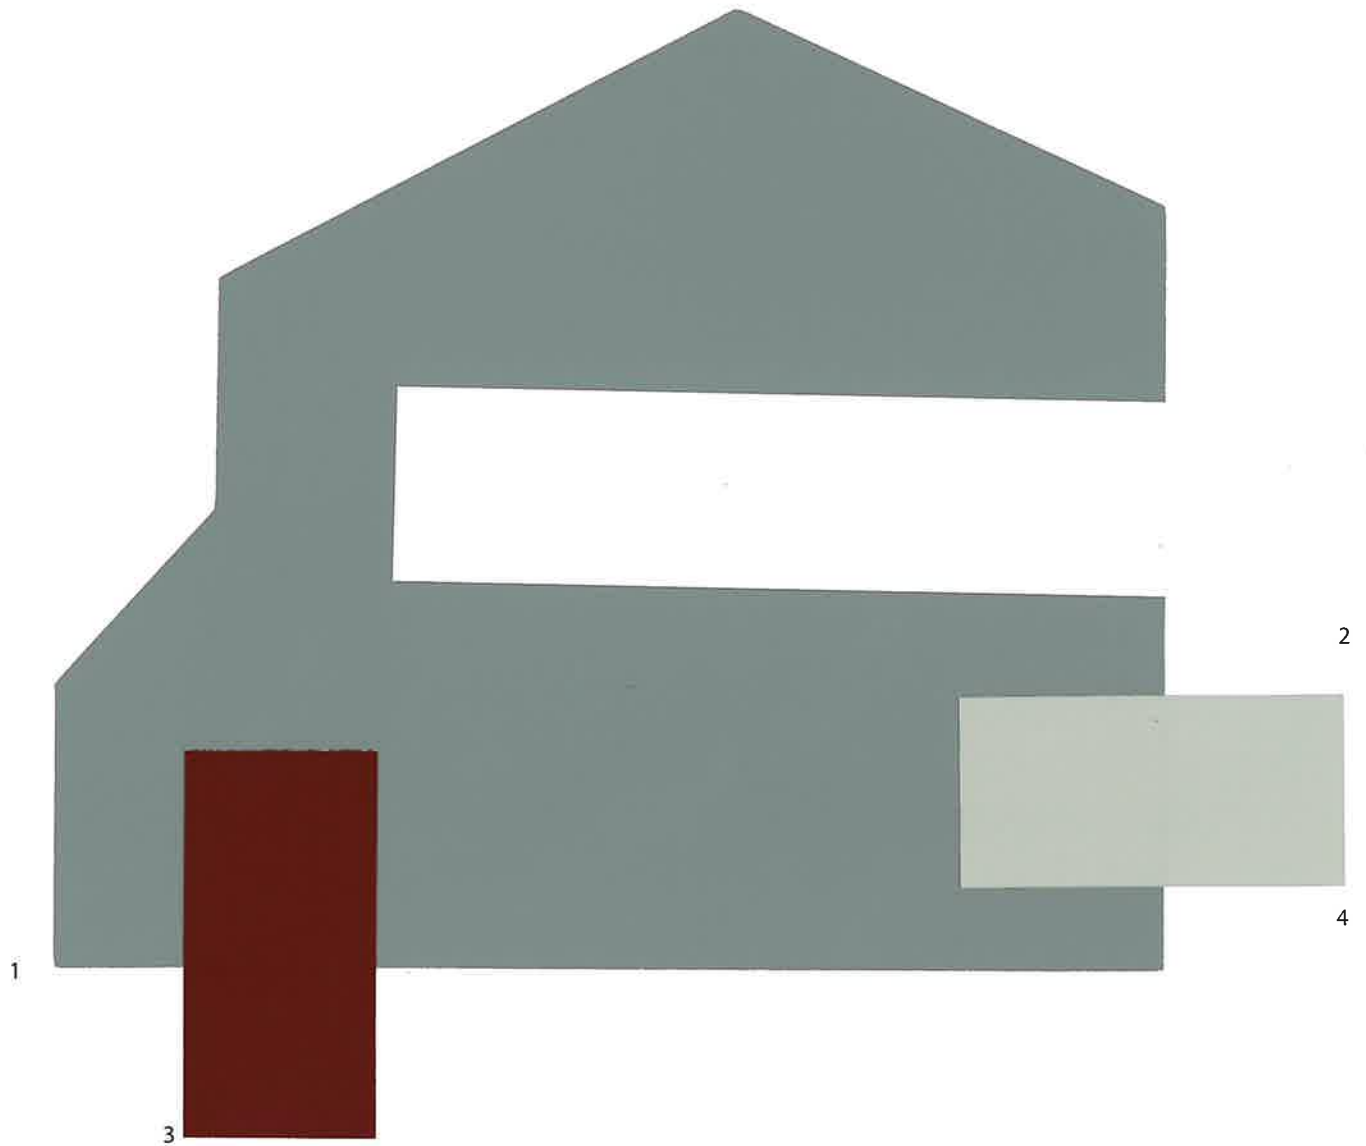

Scheme 9

1 Body	SW 7669 Summit Gray
2 Trim	SW 7006 Extra White
3 Front Door	SW 6328 Fireweed
4 Driveway	SW 7016 Mindful Gray

Garage Door color must match either Trim color or Body color.