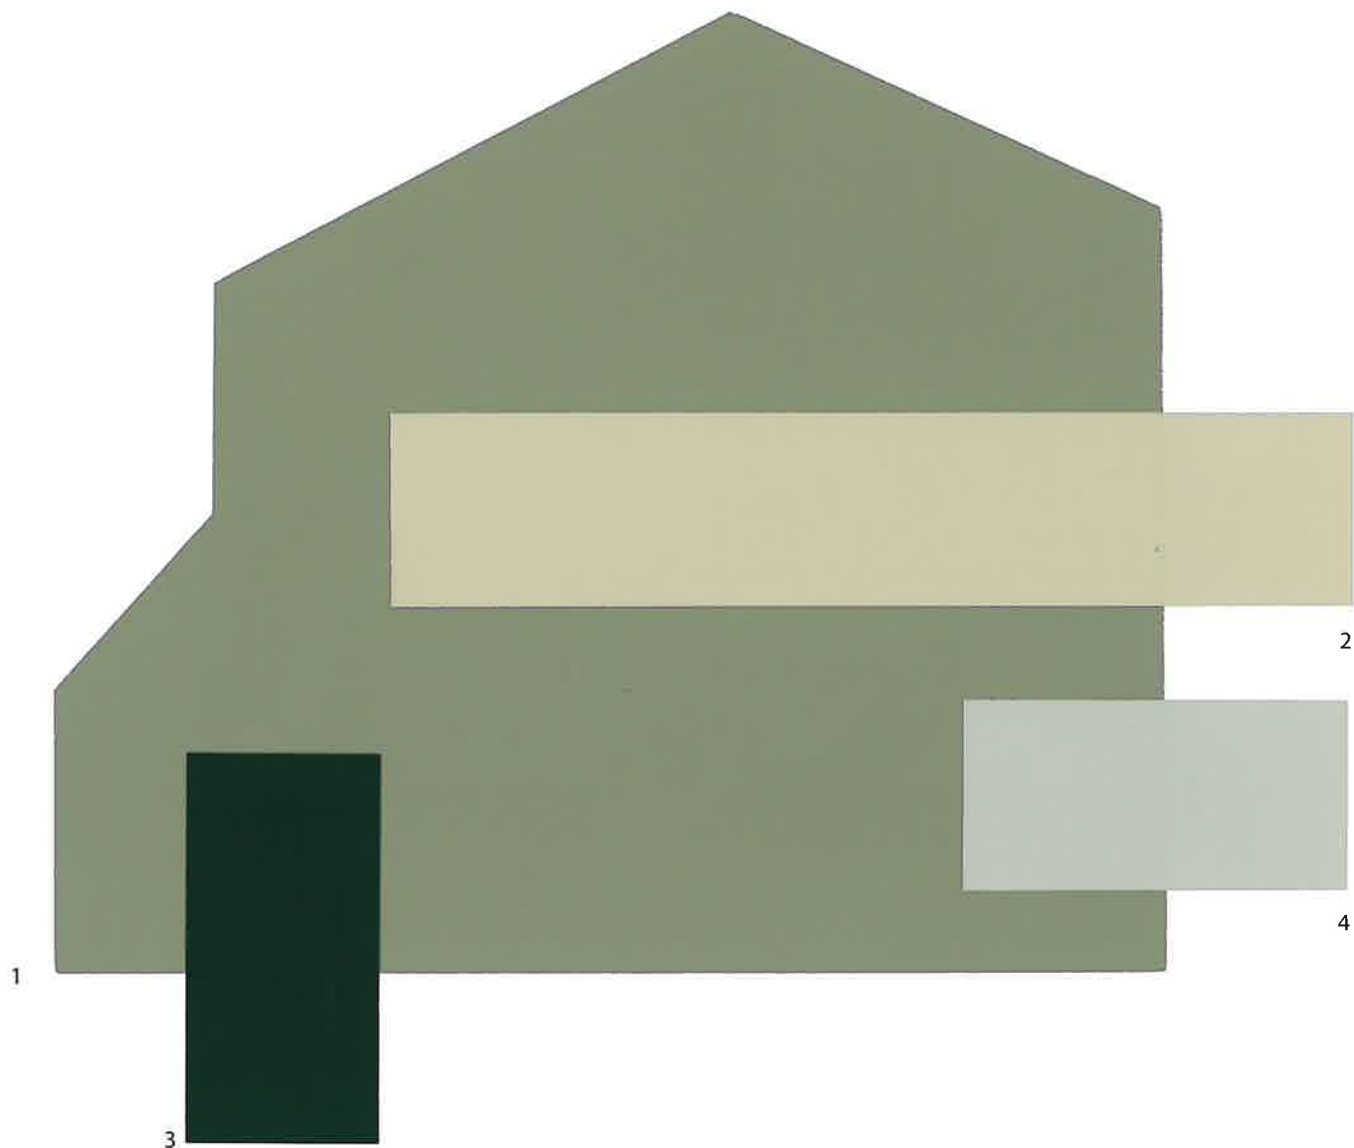

Scheme 11

1 Body	SW 7744 Zeus
2 Trim	SW 7528 Windsor Greige
3 Front Door	SW 0041 Dard Hunter Green
4 Driveway	SW 7016 Mindful Gray

Garage Door color must match either Trim color or Body color.